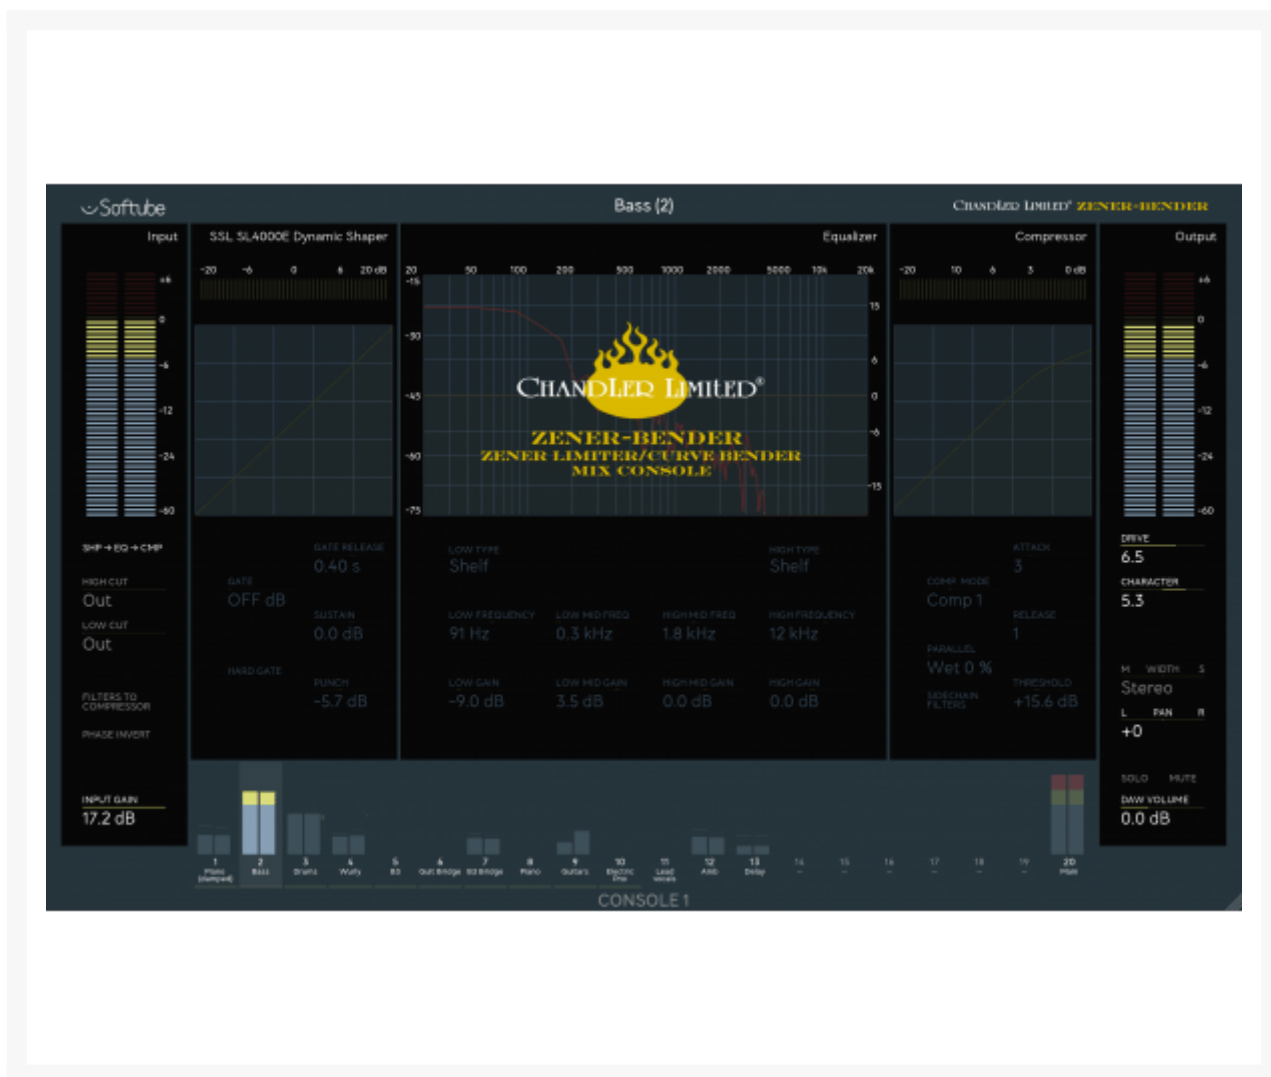

Chandler Limited Zener-Bender for Console 1

Console 1插件

¥ 1,790.00

产品图像

Softube

Chandler Limited Zener-Bender for
Console 1

概要描述

Console 1 的独特Chandler声音

描述

The Zener-Bender For Console 1 combines in one channel strip the crisp and colorful character of the Curve Bender Mastering Equalizer with the big, punchy Zener Limiter to bring class, history, and most crucially of all, a phenomenal sonic impact. Component-modeled with Softube's customary care and experience, the sound of these units together can take charge of any mix.

The Curve Bender's filters, for example, can be placed before an existing Console 1 shape section, while the Zener's THD circuit occupies Console 1's drive section as a processor unto itself – making the Zener- Bender sonically assured in Console 1, while allowing you the feel and workflow of dedicated hardware. A winning combination.

In short

The sound of the Zener Limiter and the Curve Bender Mastering Equalizer combined in one channel strip for Console 1

The historic EMI/Abbey Road sound from the late 60s realized by Chandler Limited®'s hardware and reimagined for a modern studio context